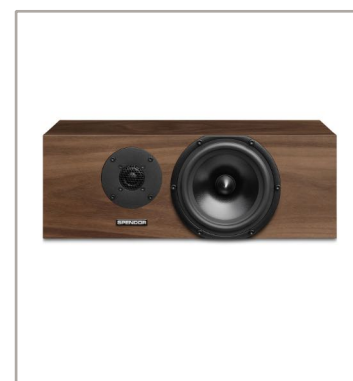

AC2 € 1.999
2 WAY - CENTER SPEAKER

- 150mm Spendor ep77 polymer woofer
- 22mm silk dome tweeter, coil
- ferrofluid-cooled
- Frequency response 55 Hz -25 kHz
- Impedance 8 Ω
- Sensitivity 84 db
- Crossover frequency 4.2khz
- Recommended amplifier 25 -100 w
- Dimensions 308x165x186mm
- Weight 5 kg
- Grilles included
- Finishes: black ash, walnut, oak, satin white

Seperate Grilles as parts for models A1 -A2 -A4 -A7 : € 130.