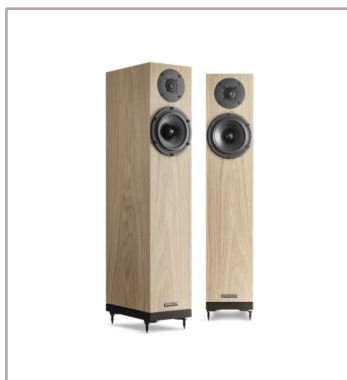

A-LINE

**A1** € 1.670  
2 WAY - BOOKSHELF SPEAKER PAIR

- 150mm Spendor ep77 polymer woofer
- 22mm silk dome tweeter, coil
- ferrofluid-cooled
- Frequency response 55 Hz -25 kHz
- Impedance 8 Ω
- Sensitivity 84 db
- Crossover frequency 4.2khz
- Recommended amplifier 25 -100 w
- Dimensions 308x165x186mm
- Weight 5 kg
- Grilles included
- Finishes: black ash, walnut, oak, satin white

**A2** € 2.299  
2 WAY - FLOOR STANDING SPEAKER PAIR

- 150mm Spendor ep77 polymer woofer
- 22mm silk dome tweeter, coil
- ferrofluid-cooled
- Frequency response 36 Hz -25 kHz
- Impedance 8 Ω
- Sensitivity 85 db
- Crossover frequency 4.2khz
- Recommended amplifier 25 -125 w
- Dimensions 786x150x258mm
- Weight 12 kg
- Grilles included
- Finishes: black ash, walnut, oak, satin white

**A4** € 3.175  
2 WAY - FLOOR STANDING SPEAKER PAIR

- 180mm Spendor ep77 polymer woofer
- Tweeter with 22mm silk dome, coil
- ferrofluid-cooled
- Frequency response 34 Hz -25 kHz
- Impedance 8 Ω
- Sensitivity 86 db
- Crossover frequency 3.7khz
- Recommended amplifier 25 -150 w
- Dimensions 861x165x284mm
- Weight 16 kg
- Grilles included
- Finishes: black ash, walnut, oak, satin white