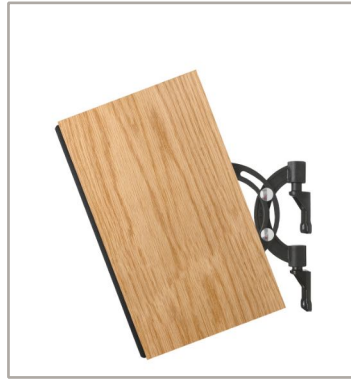

A-LINE

AW1 € 1.925

2 WAY - ON WALL LOUDSPEAKER PAIR

- 150mm Spondor ep77 polymer woofer
- 22mm silk dome tweeter, coil
- ferrofluid-cooled
- Frequency response 55 Hz -25 kHz
- Impedance 8 Ω
- Sensitivity 84 db
- Crossover frequency 4.2kHz
- Recommended amplifier 25 -100 w
- Dimensions 308x165x186mm
- Weight 5 kg
- Grilles included
- Finishes: black ash, walnut, oak, satin white